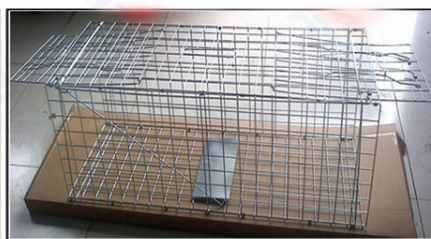

Rital Pest Control

Live Animal Trap Cage(COLLAPSIBLE)

RTL5010 Collapsible Trap Cage

RTL5011 Collapsible Trap Cage

RTL6010 Collapsible DOUBLE DOOR Trap Cage

Item	Common Size	Item	Common Size	Other Size Can Be Made As Your Request.
RTL5010	41x17x20cm Mouse, Hamster Trap	RTL5011	94x34x37cm Rabbit, Possum Trap	
	61x18x21cm Mink, Squirrel Trap		108x40x45cm Raccoon, Mountain Beaver Trap	
	66x23x26cm Cat, Possum, Ferret Trap		130x45x50cm Fox, Wild Wolf Trap	
	79x28x33cm Rabbit, Cat Trap		155x50x53cm Dog, Coyote, Fox Trap	
RTL6010	Double Door Trap Cage Customized Size Length SHOULD Bigger Than 100cm.			

Rodent Catch Trap

RTM201 Multi Mouse Trap

RTM202 Multi Corner Mouse Trap

RTM203 Mole Trap

RTC301 Humane Rat Trap

RTC302 Monarch Multi Rat Trap

RTC303 Family Rat Trap

RTC304 Humane Mouse Trap

RTB401 Black Mouse Trap

Item	Common Size	Item	Common Size	Package	Other size can be made as your request.
RTM201	260x155x45mm	RTC302	410x220x180mm	Standard Carton	
RTM202	180x180x45mm	RTC303	330x180x130mm		
RTM203	180x80mm	RTC304	400x120x130mm		
RTC301	150x65x65mm	RTB401	220x115x115mm		
	280x95x95mm		290x145x145mm		