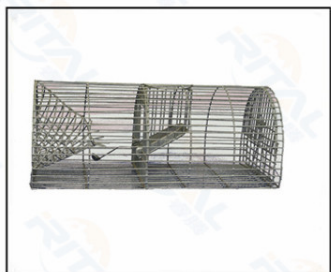

Rital Pest Control

Live Animal Trap Cage(COLLAPSIBLE)

RTL5010 Collapsible Trap Cage

RTL5011 Collapsible Trap Cage

RTL6010 Collapsible DOUBLE DOOR Trap Cage

Item	Common Size	Item	Common Size	Other Size Can Be Made As Your Request.
RTL5010	41x17x20cm Mouse, Hamster Trap	RTL5011	94x34x37cm Rabbit, Possum Trap	
	61x18x21cm Mink, Squirrel Trap		108x40x45cm Raccoon, Mountain Beaver Trap	
	66x23x26cm Cat, Possum, Ferret Trap		130x45x50cm Fox, Wild Wolf Trap	
	79x28x33cm Rabbit, Cat Trap		155x50x53cm Dog, Coyote, Fox Trap	
RTL6010	Double Door Trap Cage Customized Size Length SHOULD Bigger Than 100cm.			

Rodent Catch Trap

RTM201 Multi Mouse Trap

RTM202 Multi Corner Mouse Trap

RTM203 Mole Trap

RTC301 Humane Rat Trap

RTC302 Monarch Multi Rat Trap

RTC303 Family Rat Trap

RTC304 Humane Mouse Trap

RTB401 Black Mouse Trap

Item	Common Size	Item	Common Size	Package	Other size can be made as your request.
RTM201	260x155x45mm	RTC302	410x220x180mm	Standard Carton	
RTM202	180x180x45mm	RTC303	330x180x130mm		
RTM203	180x80mm	RTC304	400x120x130mm		
RTC301	150x65x65mm	RTB401	220x115x115mm		
	280x95x95mm		290x145x145mm		